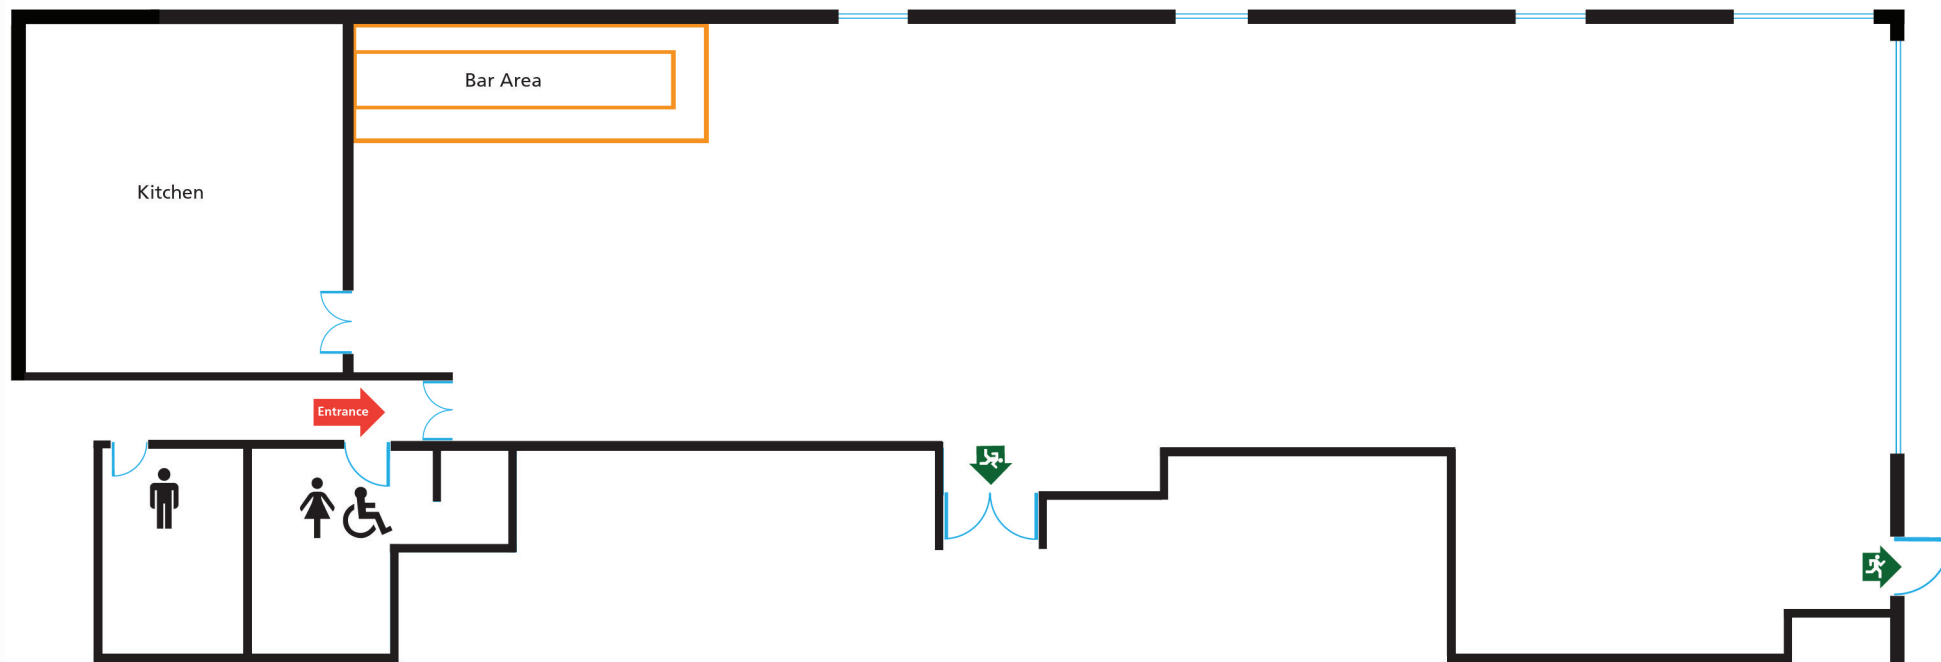

DOWN ROYAL
Racecourse EST'D 1685

Rainbow Telecom Suite

Rainbow Telecom Suite

26.25mts x 8.8mts

Kauto Star Suite has a sloping ceiling from 3150mm at the highest to 2600mm at the lowest.

It will be lower under the beams